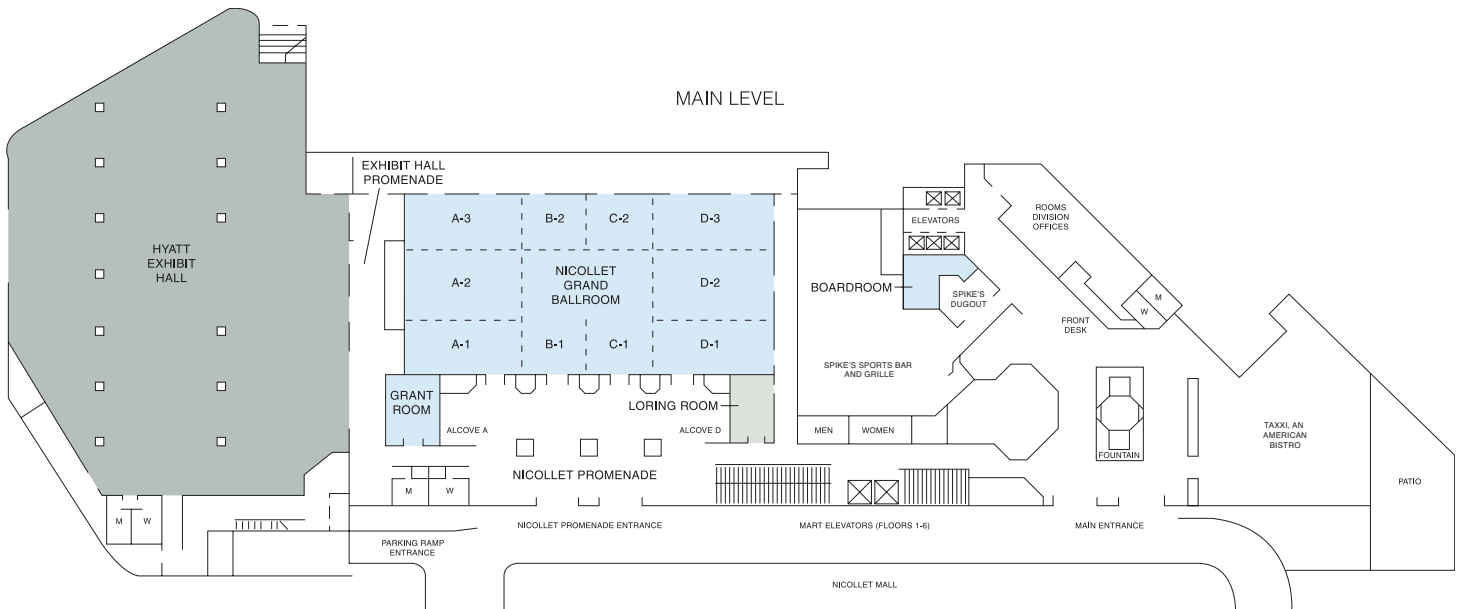

Hyatt Regency Minneapolis

DIRECTIONS

From the Minneapolis/St. Paul International Airport (12 miles):
 Exit right at airport. Take I-494 West to 35W North. Proceed to downtown exit, 11th St. Stay left to 2nd Ave. South. Turn left. Proceed past Convention Center. Turn right on Nicollet. Hotel is on left.

MAIN LEVEL

Hyatt Regency Minneapolis

FLOOR PLANS

SECOND LEVEL

FIFTH LEVEL / LAKE SUITES CONFERENCE CENTER

THIRD FLOOR MEETING ROOMS