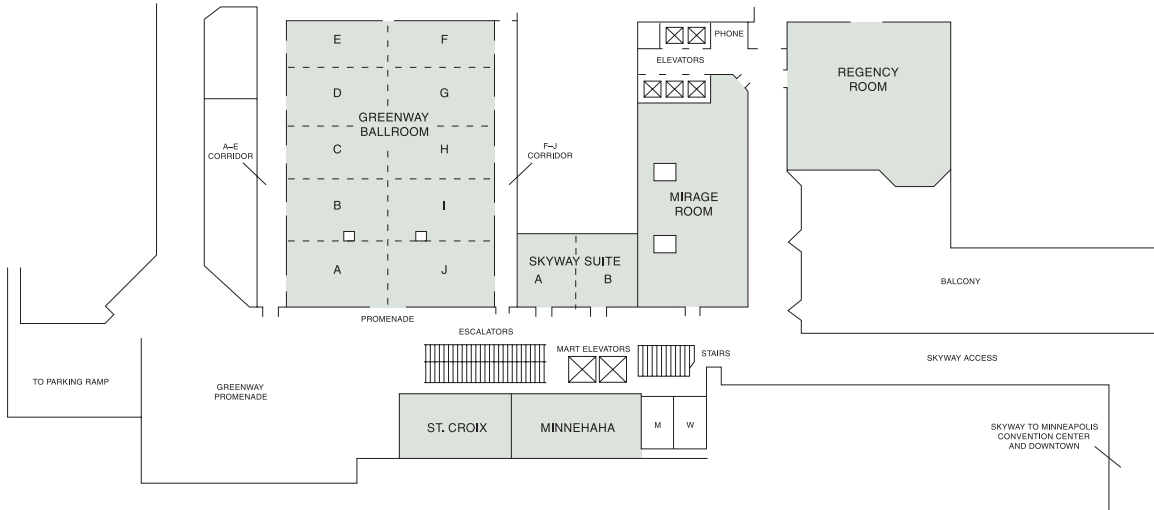

Hyatt Regency Minneapolis

DIRECTIONS

From the Minneapolis/St. Paul International Airport (12 miles):
 Exit right at airport. Take I-494 West to 35W North. Proceed to downtown exit, 11th St. Stay left to 2nd Ave. South. Turn left. Proceed past Convention Center. Turn right on Nicollet. Hotel is on left.

MAIN LEVEL

Hyatt Regency Minneapolis

FLOOR PLANS

SECOND LEVEL

FIFTH LEVEL / LAKE SUITES CONFERENCE CENTER

THIRD FLOOR MEETING ROOMS